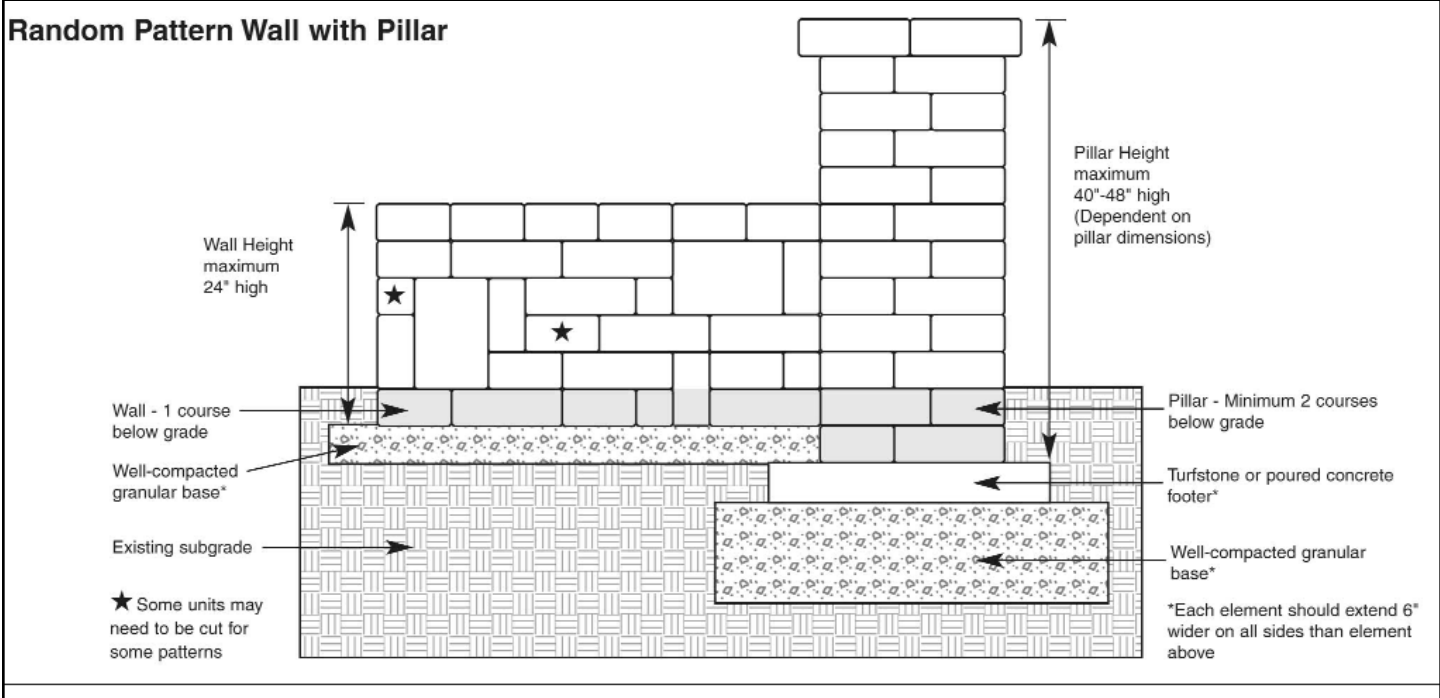

Random Pattern Wall with Pillar