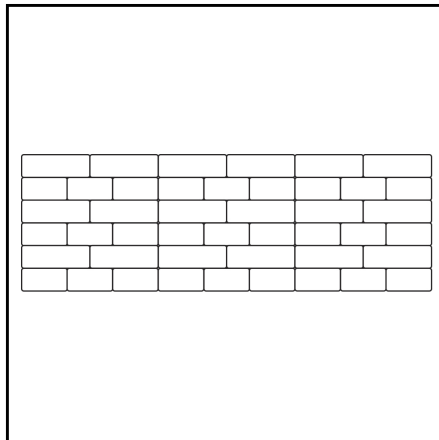

# Olde Boston™ WallStone

12" wide Running Bond

8" wide Running Bond

12" & 8" wide Running Bond

12" & 8" wide Running Bond 2

12" & 8" wide Alternate Row Running Bond

Random Wall Ashlar Pattern  
Shaded units need to be cut

12" wide Running Bond with vertical spaced units