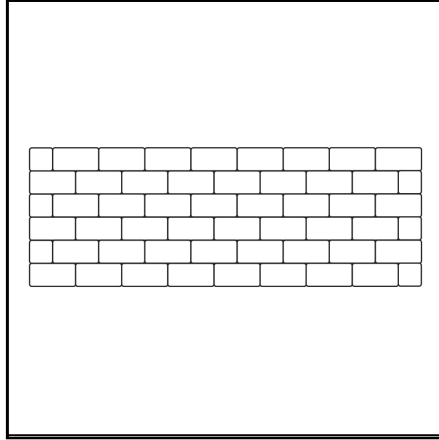

# Olde Boston™ WallStone

12" wide Running Bond

8" wide Running Bond

12" & 8" wide Running Bond

12" & 8" wide Running Bond 2

12" & 8" wide Alternate Row Running Bond

Random Wall Ashlar Pattern  
Shaded units need to be cut

12" wide Running Bond with vertical spaced units