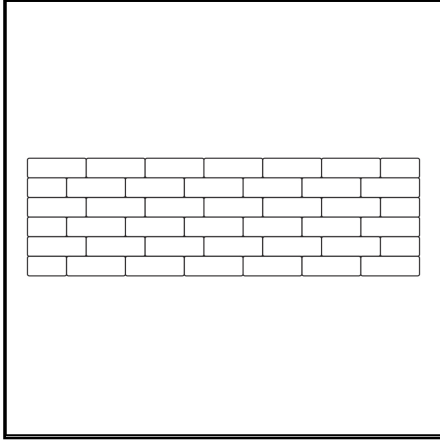

# Olde Boston™ WallStone

12" wide Running Bond

8" wide Running Bond

12" & 8" wide Running Bond

12" & 8" wide Running Bond 2

12" & 8" wide Alternate Row Running Bond

Random Wall Ashlar Pattern  
Shaded units need to be cut

12" wide Running Bond with vertical spaced units