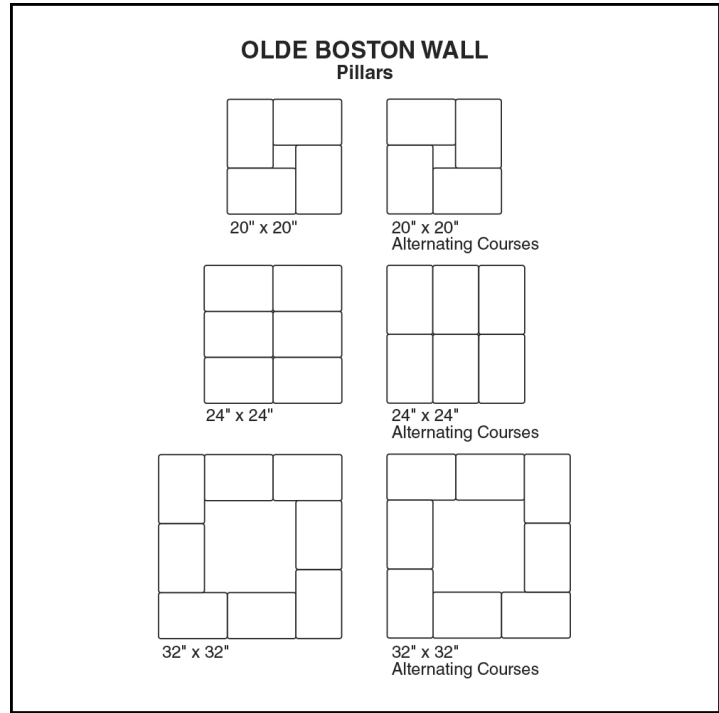

Olde Boston™ WallStone - Pillars, Pilasters & Posts

Olde Boston™ WallStone