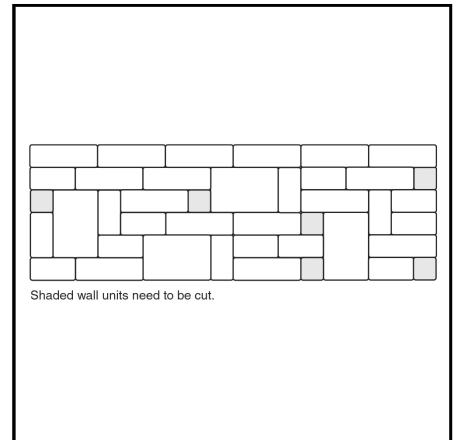

# Olde Boston™ WallStone

12" wide Running Bond

8" wide Running Bond

12" & 8" wide Running Bond

12" & 8" wide Running Bond 2

12" & 8" wide Alternate Row Running Bond

Random Wall Ashlar Pattern  
Shaded units need to be cut

12" wide Running Bond with vertical spaced units