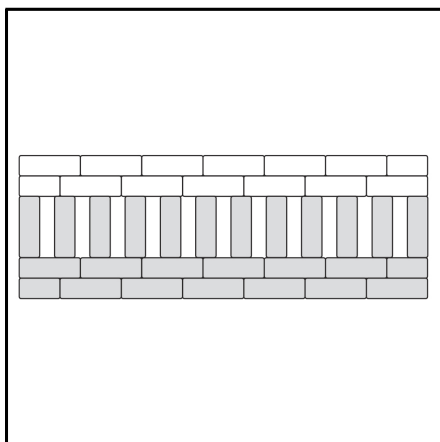

# Olde Boston™ WallStone

12" wide Running Bond

8" wide Running Bond

12" & 8" wide Running Bond

12" & 8" wide Running Bond 2

12" & 8" wide Alternate Row Running Bond

Random Wall Ashlar Pattern  
Shaded units need to be cut

12" wide Running Bond with vertical spaced units