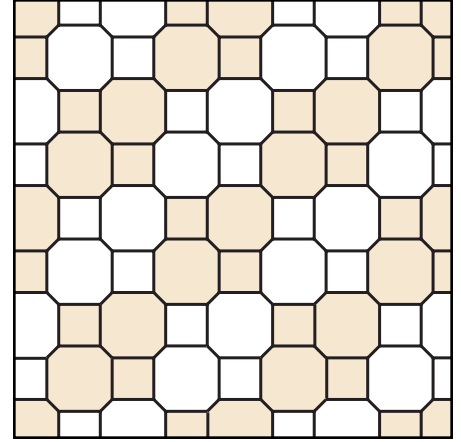

45° Herringbone

90° Herringbone

Parquet/Basket Weave

Running Bond