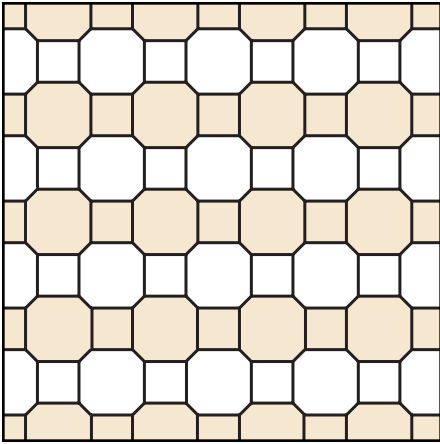

45° Herringbone

90° Herringbone

Parquet/Basket Weave

Running Bond