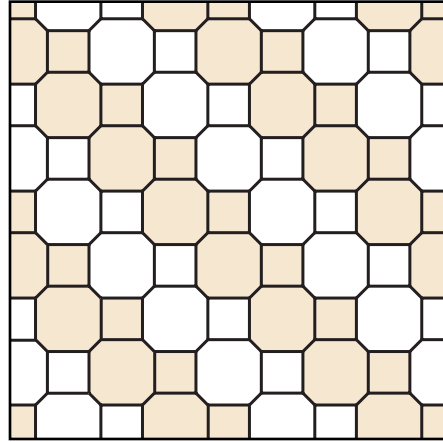

45° Herringbone

90° Herringbone

Parquet/Basket Weave

Running Bond