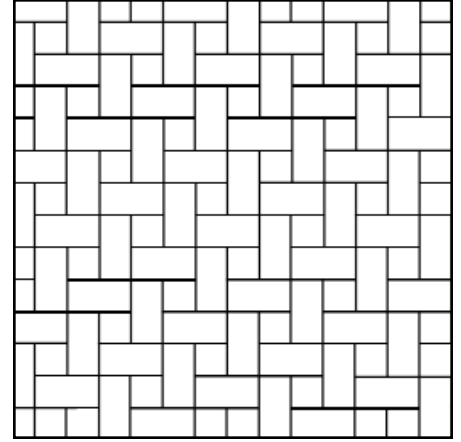

Boston Colonial® Pavers

45° Herringbone

90° Herringbone

Herringbone
Variation with cut 4x4

Running Bond

Basket Weave
Traditional 1

Basket Weave
Traditional 2

Basket Weave
Variation

Basket Weave
Offset with cut 4x4

Whorling Square
With cut 4x4