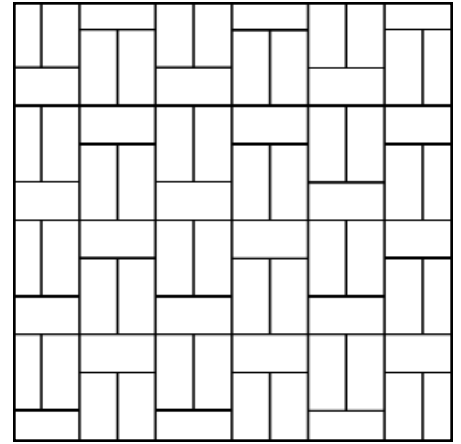

Boston Colonial® Pavers

45° Herringbone

90° Herringbone

Herringbone
Variation with cut 4x4

Running Bond

Basket Weave
Traditional 1

Basket Weave
Traditional 2

Basket Weave
Variation

Basket Weave
Offset with cut 4x4

Whorling Square
With cut 4x4