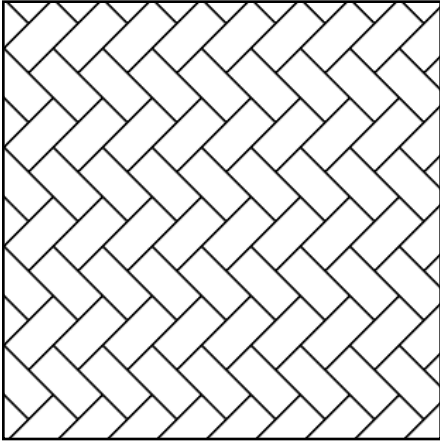

Boston Colonial® Pavers

45° Herringbone

90° Herringbone

Herringbone
Variation with cut 4x4

Running Bond

Basket Weave
Traditional 1

Basket Weave
Traditional 2

Basket Weave
Variation

Basket Weave
Offset with cut 4x4

Whorling Square
With cut 4x4