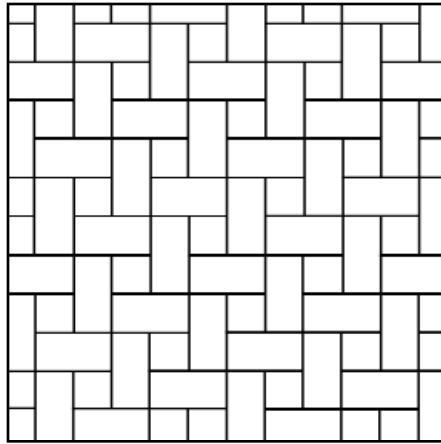

Boston Colonial® Pavers

45° Herringbone

90° Herringbone

Herringbone
Variation with cut 4x4

Running Bond

Basket Weave
Traditional 1

Basket Weave
Traditional 2

Basket Weave
Variation

Basket Weave
Offset with cut 4x4

Whorling Square
With cut 4x4