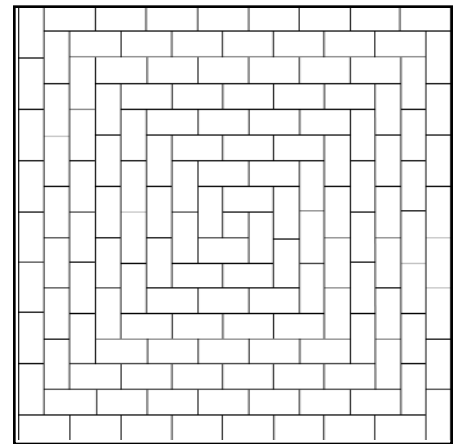

Boston Colonial® Pavers

45° Herringbone

90° Herringbone

Herringbone
Variation with cut 4x4

Running Bond

Basket Weave
Traditional 1

Basket Weave
Traditional 2

Basket Weave
Variation

Basket Weave
Offset with cut 4x4

Whorling Square
With cut 4x4