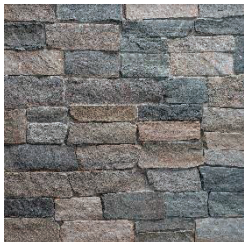

Natural Stone by Ideal®

New England Blend

Connecticut Tan

Newport

Connecticut Gray

Hudson Granite

Antique Granite

Ledge stone

Mosaic

Mosaic

Mosaic

Square and Rectangle

Square and Rectangle

Square and Rectangle

Square and Rectangle

Square and Rectangle

Square and Rectangle

Ashlar

Ashlar

Ashlar

Ashlar

Ashlar

Ashlar

Rounds