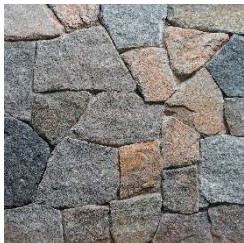

Natural Stone by Ideal[®]

Thin Veneer Collection

Natural Stone by Ideal
exclusive color!

New England Natural Rounds

Enhance any project with our
top quality locally harvested
thin natural stone veneers!

Thin Veneer Colors and Shapes

Natural Stone by Ideal®

New England Blend

Connecticut Tan

Newport

Connecticut Gray

Hudson Granite

Antique Granite

Ledge stone

Ledge stone

Ledge stone

Ledge stone

Ledge stone

Ledge stone

Mosaic

Mosaic

Mosaic

Mosaic

Mosaic

Mosaic

Square and Rectangle

Square and Rectangle

Square and Rectangle

Square and Rectangle

Square and Rectangle