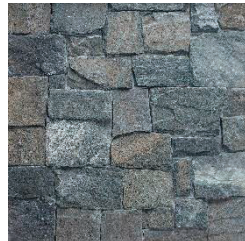

Natural Stone by Ideal®

New England Blend

Connecticut Tan

Newport

Connecticut Gray

Hudson Granite

Antique Granite

Ledge stone

Mosaic

Mosaic

Mosaic

Square and Rectangle

Square and Rectangle

Square and Rectangle

Square and Rectangle

Square and Rectangle