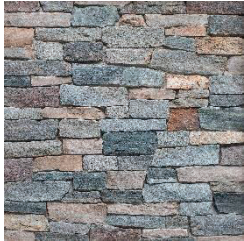

Natural Stone by Ideal[®]

Thin Veneer Collection

Natural Stone by Ideal
exclusive color!

New England Natural Rounds

Enhance any project with our
top quality locally harvested
thin natural stone veneers!

Thin Veneer Colors and Shapes

Natural Stone by Ideal®

New England Blend

Connecticut Tan

Newport

Connecticut Gray

Hudson Granite

Antique Granite

Ledge stone

Ledge stone

Ledge stone

Ledge stone

Ledge stone

Ledge stone

Mosaic

Mosaic

Mosaic

Thin veneer corners available in all colors and shapes.