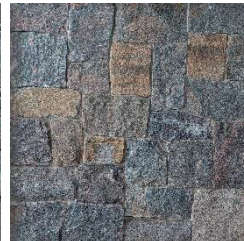

Natural Stone by Ideal®

New England Blend

Connecticut Tan

Newport

Connecticut Gray

Hudson Granite

Antique Granite

Ledge stone

Mosaic

Mosaic

Mosaic

Square and Rectangle

Square and Rectangle

Square and Rectangle

Square and Rectangle

Square and Rectangle

Square and Rectangle

Ashlar

Ashlar

Ashlar

Ashlar

Ashlar

Ashlar

Rounds

Thin veneer corners available in all colors and shapes.