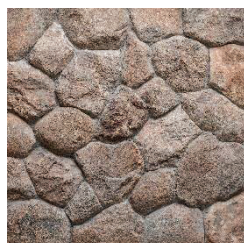

Square and Rectangle

Ashlar

Ashlar

Ashlar

Ashlar

Ashlar

Ashlar

Rounds

Rounds

All colors and shapes are available in thin (1.5") and full bed depth (3-5"). Our thin veneer is cut at 1.5" +/- thickness, but custom thicknesses are available upon request.

Packaging
Thin Veneer: 168sf/crate (12sf/layer)
Thin Veneer Corners: 100lf/crate
Full Bed Depth Veneer: Bulk (Ton)

Thin veneer corners available in all colors and shapes.