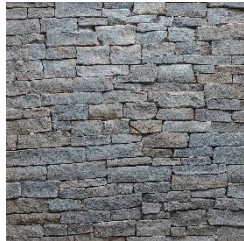

Natural Stone by Ideal[®]

Thin Veneer Collection

Natural Stone by Ideal
exclusive color!

New England Natural Rounds

Enhance any project with our
top quality locally harvested
thin natural stone veneers!

Thin Veneer Colors and Shapes

Natural Stone by Ideal®

New England Blend

Connecticut Tan

Newport

Connecticut Gray

Hudson Granite

Antique Granite

Ledge stone

Ledge stone

Ledge stone

Ledge stone

Ledge stone

Ledge stone

Mosaic

Mosaic

Mosaic