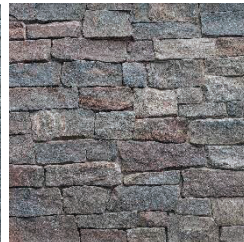

Natural Stone by Ideal®

New England Blend

Connecticut Tan

Newport

Connecticut Gray

Hudson Granite

Antique Granite

Ledge stone

Square and Rectangle

Ashlar

Ashlar

Ashlar

Ashlar

Ashlar

Ashlar

Rounds

Rounds

All colors and shapes are available in thin (1.5") and full bed depth (3-5"). Our thin veneer is cut at 1.5" +/- thickness, but custom thicknesses are available upon request.

Packaging
Thin Veneer: 168sf/crate (12sf/layer)
Thin Veneer Corners: 100lf/crate
Full Bed Depth Veneer: Bulk (Ton)

Thin veneer corners available in all colors and shapes.