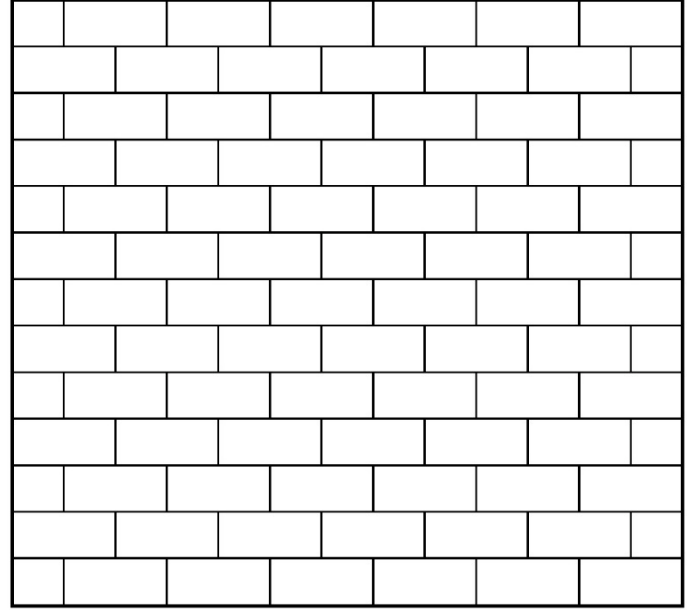

12" x 24" Running Bond
100 sf 12" x 24"
(Use 12" x 12" as half pieces where needed)