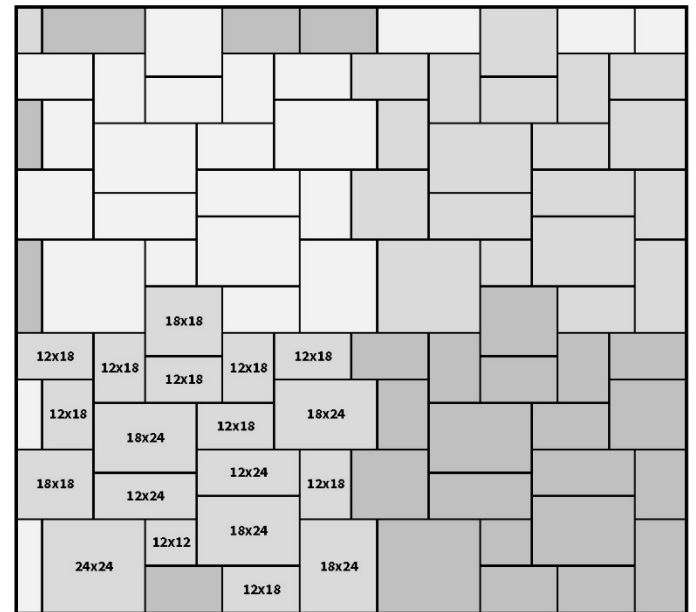

2 Size Pattern

20 sf 12" x 12"
80 sf 24" x 24"

3 Size Pattern

14.5 sf 12" x 12" • 28.5 sf 12" x 24"
57sf 24" x 24"

4 Size Pattern

7.5 sf 12" x 12" • 15.5 sf 12" x 24"
31 sf 24" x 24" • 46 sf 24" x 36"

6 Size Pattern

2.5 sf 12" x 12" • 34.5 sf 12" x 18"
10.5 sf 12" x 24" • 11.5 sf 18" x 18"
30.5 sf 18" x 24" • 10.5 sf 24" x 24"

Herringbone ■ Running Bond Patterns

Some patterns may not be available in all stone types. Please check with your Ideal authorized sales representative for availability. Shading indicates the repeating pattern. Multiple shaded areas on complex patterns shows how the pattern repeats multiple times.

12" x 24" 90° Herringbone
 100 sf 12" x 24"
 (Use 12" x 12" as half pieces where needed)

12" x 24" Running Bond
 100 sf 12" x 24"
 (Use 12" x 12" as half pieces where needed)

12" Random Length Running Bond
 10 sf 12" x 12" • 15 sf 12" x 18"
 20 sf 12" x 24" • 25 sf 12" x 30"
 30 sf 12" x 36"

Pieces per 10' section:

- 5 pc 12" x 12"
- 7 pc 12" x 18"
- 1 pc 12" x 24"
- 1 pc 12" x 30"
- 4 pc 18" x 18"
- 4 pc 18" x 24"

Sizing Information

Standard Stone Sizes

Specialty Stone Sizes

*Some sizes may not be available in all stone types.