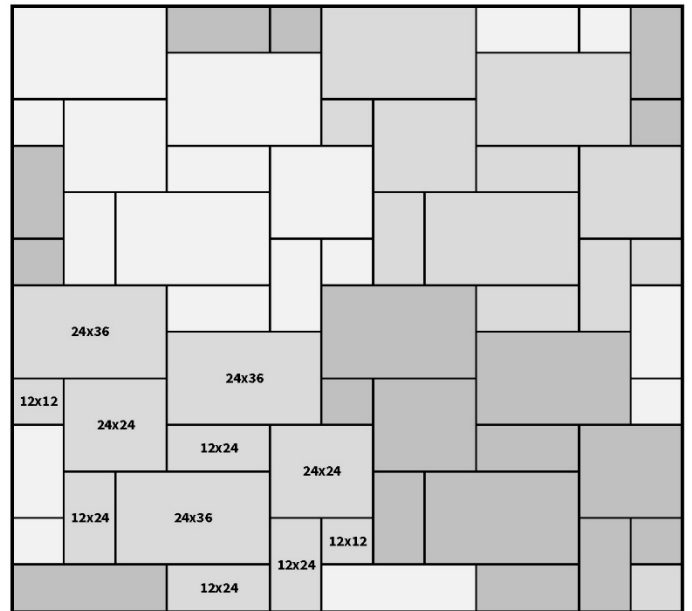

2.5 sf 12" x 12" • 34.5 sf 12" x 18"
10.5 sf 12" x 24" • 11.5 sf 18" x 18"
30.5 sf 18" x 24" • 10.5 sf 24" x 24"

Herringbone ■ Running Bond Patterns

Some patterns may not be available in all stone types. Please check with your Ideal authorized sales representative for availability. Shading indicates the repeating pattern. Multiple shaded areas on complex patterns shows how the pattern repeats multiple times.

12" x 24" 90° Herringbone
 100 sf 12" x 24"
 (Use 12" x 12" as half pieces where needed)

12" x 24" Running Bond
 100 sf 12" x 24"
 (Use 12" x 12" as half pieces where needed)

12" Random Length Running Bond
 10 sf 12" x 12" • 15 sf 12" x 18"
 20 sf 12" x 24" • 25 sf 12" x 30"
 30 sf 12" x 36"

24" x 24" & 24" x 36" Alt. Running Bond

40 sf 24" x 24"

60 sf 24" x 36"

Mixed Height Random Running Bond

(12", 18", and 24" Height in Mixed Lengths)

Museum Pattern

11 sf 12" x 12" • 11 sf 12" x 24"

33.5 sf 18" x 24" • 44.5 sf 24" x 24"

Pieces per 10' section:

- 5 pc 12" x 12"
- 7 pc 12" x 18"
- 1 pc 12" x 24"
- 1 pc 12" x 30"
- 4 pc 18" x 18"
- 4 pc 18" x 24"

Sizing Information

Standard Stone Sizes

Specialty Stone Sizes

*Some sizes may not be available in all stone types.