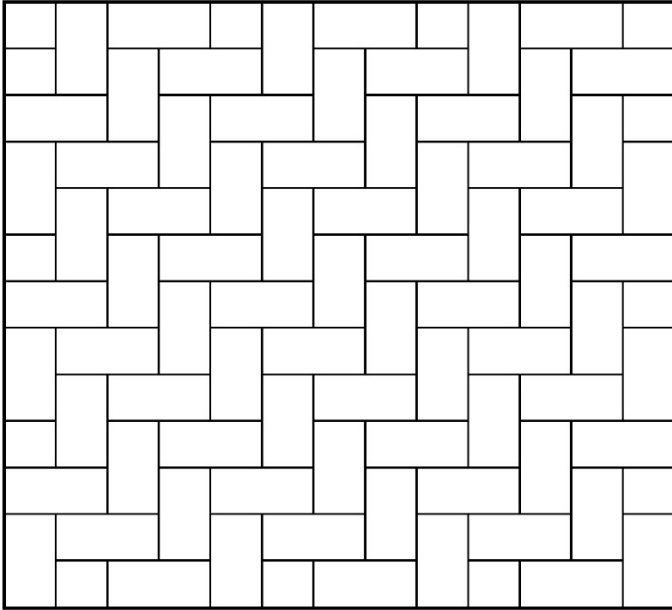

Dimensional Stone

PATTERN GUIDE

Natural Stone
by Ideal®

 Pavers by
Ideal®

Multiple Size Patterns

Some patterns may not be available in all stone types. Please check with your Ideal authorized sales representative for availability. Shading indicates the repeating pattern. Multiple shaded areas on complex patterns shows how the pattern repeats multiple times.

2 Size Pattern

20 sf 12" x 12"
80 sf 24" x 24"

3 Size Pattern

14.5 sf 12" x 12" • 28.5 sf 12" x 24"
57sf 24" x 24"

4 Size Pattern

7.5 sf 12" x 12" • 15.5 sf 12" x 24"
31 sf 24" x 24" • 46 sf 24" x 36"

6 Size Pattern

2.5 sf 12" x 12" • 34.5 sf 12" x 18"
10.5 sf 12" x 24" • 11.5 sf 18" x 18"
30.5 sf 18" x 24" • 10.5 sf 24" x 24"

Herringbone ■ Running Bond Patterns

Some patterns may not be available in all stone types. Please check with your Ideal authorized sales representative for availability. Shading indicates the repeating pattern. Multiple shaded areas on complex patterns shows how the pattern repeats multiple times.

Pieces per 10' section:

- 5 pc 12" x 12"
- 7 pc 12" x 18"
- 1 pc 12" x 24"
- 1 pc 12" x 30"
- 4 pc 18" x 18"
- 4 pc 18" x 24"

Sizing Information

Standard Stone Sizes

Specialty Stone Sizes

*Some sizes may not be available in all stone types.