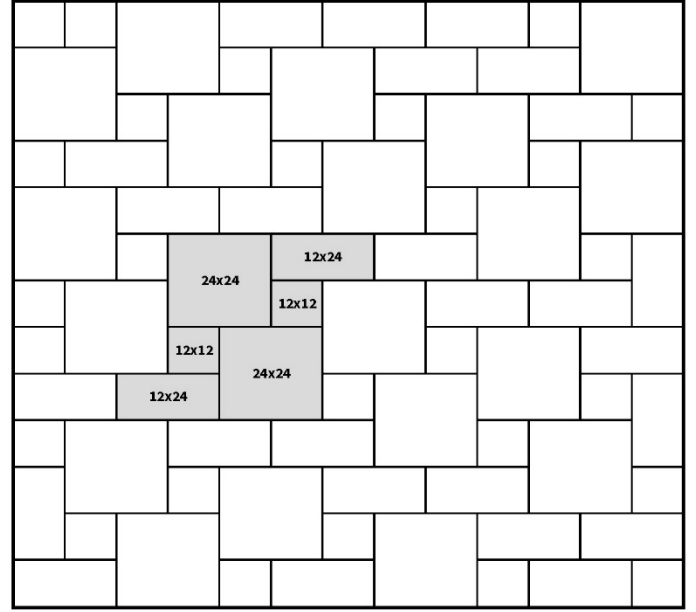

2 Size Pattern

20 sf 12" x 12"
80 sf 24" x 24"

3 Size Pattern

14.5 sf 12" x 12" • 28.5 sf 12" x 24"
57sf 24" x 24"

4 Size Pattern

7.5 sf 12" x 12" • 15.5 sf 12" x 24"
31 sf 24" x 24" • 46 sf 24" x 36"

6 Size Pattern

2.5 sf 12" x 12" • 34.5 sf 12" x 18"
10.5 sf 12" x 24" • 11.5 sf 18" x 18"
30.5 sf 18" x 24" • 10.5 sf 24" x 24"

Herringbone ■ Running Bond Patterns

Some patterns may not be available in all stone types. Please check with your Ideal authorized sales representative for availability. Shading indicates the repeating pattern. Multiple shaded areas on complex patterns shows how the pattern repeats multiple times.

12" x 24" 90° Herringbone
 100 sf 12" x 24"
 (Use 12" x 12" as half pieces where needed)

12" x 24" Running Bond
 100 sf 12" x 24"
 (Use 12" x 12" as half pieces where needed)

12" Random Length Running Bond
 10 sf 12" x 12" • 15 sf 12" x 18"
 20 sf 12" x 24" • 25 sf 12" x 30"
 30 sf 12" x 36"

Pieces per 10' section:

- 5 pc 12" x 12"
- 7 pc 12" x 18"
- 1 pc 12" x 24"
- 1 pc 12" x 30"
- 4 pc 18" x 18"
- 4 pc 18" x 24"

Sizing Information

Standard Stone Sizes

Specialty Stone Sizes

*Some sizes may not be available in all stone types.