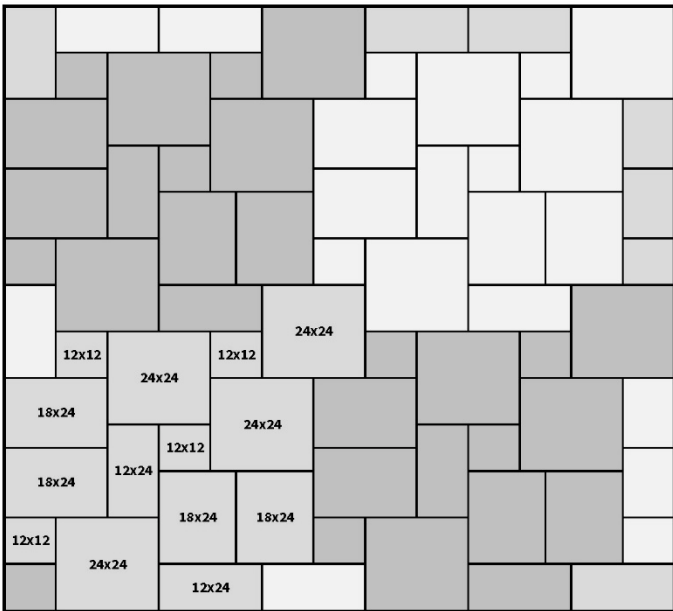

2.5 sf 12" x 12" • 34.5 sf 12" x 18"
10.5 sf 12" x 24" • 11.5 sf 18" x 18"
30.5 sf 18" x 24" • 10.5 sf 24" x 24"

Herringbone ■ Running Bond Patterns

Some patterns may not be available in all stone types. Please check with your Ideal authorized sales representative for availability. Shading indicates the repeating pattern. Multiple shaded areas on complex patterns shows how the pattern repeats multiple times.

12" x 24" 90° Herringbone
 100 sf 12" x 24"
 (Use 12" x 12" as half pieces where needed)

12" x 24" Running Bond
 100 sf 12" x 24"
 (Use 12" x 12" as half pieces where needed)

12" Random Length Running Bond
 10 sf 12" x 12" • 15 sf 12" x 18"
 20 sf 12" x 24" • 25 sf 12" x 30"
 30 sf 12" x 36"

24" x 24" & 24" x 36" Alt. Running Bond

40 sf 24" x 24"

60 sf 24" x 36"

Mixed Height Random Running Bond

(12", 18", and 24" Height in Mixed Lengths)

Museum Pattern

11 sf 12" x 12" • 11 sf 12" x 24"

33.5 sf 18" x 24" • 44.5 sf 24" x 24"

Pieces per 10' section:

- 5 pc 12" x 12"
- 7 pc 12" x 18"
- 1 pc 12" x 24"
- 1 pc 12" x 30"
- 4 pc 18" x 18"
- 4 pc 18" x 24"

Sizing Information

Standard Stone Sizes

Specialty Stone Sizes

*Some sizes may not be available in all stone types.