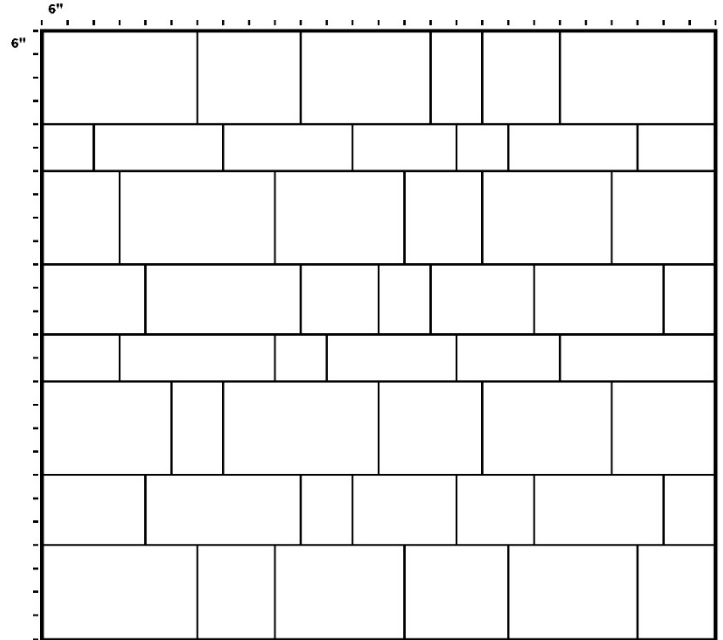

Mixed Height Random Running Bond

(12", 18", and 24" Height in Mixed Lengths)