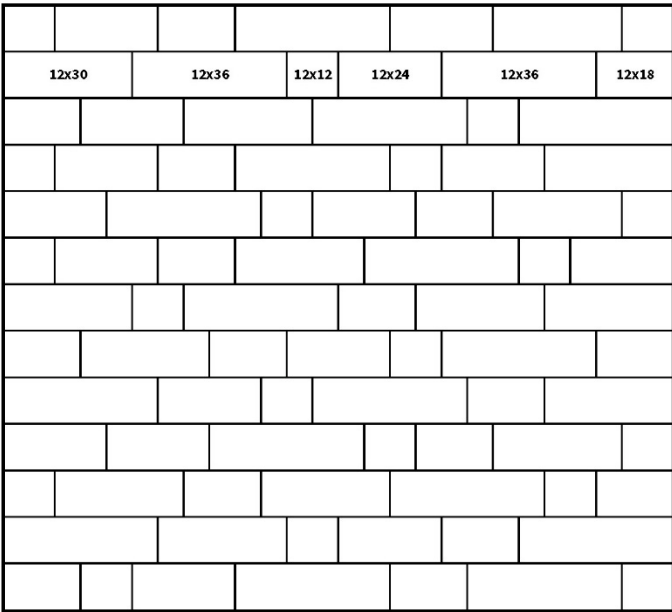

2 Size Pattern

20 sf 12" x 12"
80 sf 24" x 24"

3 Size Pattern

14.5 sf 12" x 12" • 28.5 sf 12" x 24"
57sf 24" x 24"

4 Size Pattern

7.5 sf 12" x 12" • 15.5 sf 12" x 24"
31 sf 24" x 24" • 46 sf 24" x 36"

6 Size Pattern

2.5 sf 12" x 12" • 34.5 sf 12" x 18"
10.5 sf 12" x 24" • 11.5 sf 18" x 18"
30.5 sf 18" x 24" • 10.5 sf 24" x 24"

Herringbone ■ Running Bond Patterns

Some patterns may not be available in all stone types. Please check with your Ideal authorized sales representative for availability. Shading indicates the repeating pattern. Multiple shaded areas on complex patterns shows how the pattern repeats multiple times.

12" x 24" 90° Herringbone
 100 sf 12" x 24"
 (Use 12" x 12" as half pieces where needed)

12" x 24" Running Bond
 100 sf 12" x 24"
 (Use 12" x 12" as half pieces where needed)

12" Random Length Running Bond
 10 sf 12" x 12" • 15 sf 12" x 18"
 20 sf 12" x 24" • 25 sf 12" x 30"
 30 sf 12" x 36"

Pieces per 10' section:

- 5 pc 12" x 12"
- 7 pc 12" x 18"
- 1 pc 12" x 24"
- 1 pc 12" x 30"
- 4 pc 18" x 18"
- 4 pc 18" x 24"

Sizing Information

Standard Stone Sizes

Specialty Stone Sizes

*Some sizes may not be available in all stone types.