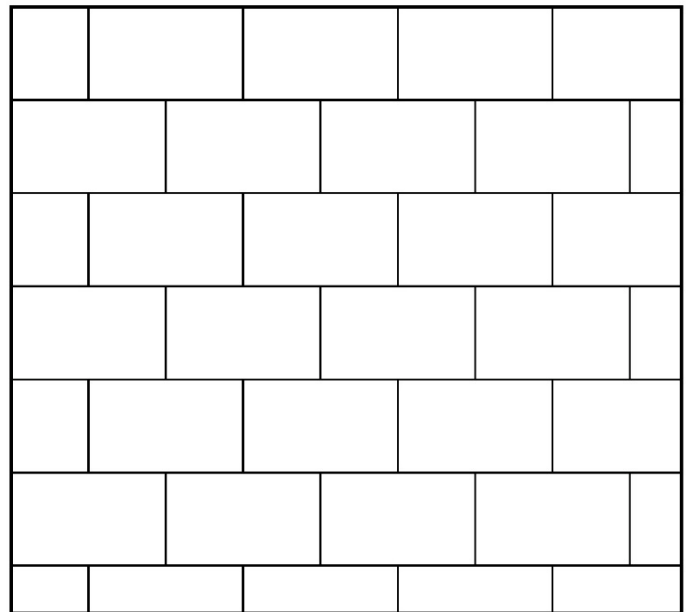

2 Size Pattern

20 sf 12" x 12"
80 sf 24" x 24"

3 Size Pattern

14.5 sf 12" x 12" • 28.5 sf 12" x 24"
57sf 24" x 24"

4 Size Pattern

7.5 sf 12" x 12" • 15.5 sf 12" x 24"
31 sf 24" x 24" • 46 sf 24" x 36"

6 Size Pattern

2.5 sf 12" x 12" • 34.5 sf 12" x 18"
10.5 sf 12" x 24" • 11.5 sf 18" x 18"
30.5 sf 18" x 24" • 10.5 sf 24" x 24"

Herringbone ■ Running Bond Patterns

Some patterns may not be available in all stone types. Please check with your Ideal authorized sales representative for availability. Shading indicates the repeating pattern. Multiple shaded areas on complex patterns shows how the pattern repeats multiple times.

12" x 24" 90° Herringbone
 100 sf 12" x 24"
 (Use 12" x 12" as half pieces where needed)

12" x 24" Running Bond
 100 sf 12" x 24"
 (Use 12" x 12" as half pieces where needed)

12" Random Length Running Bond
 10 sf 12" x 12" • 15 sf 12" x 18"
 20 sf 12" x 24" • 25 sf 12" x 30"
 30 sf 12" x 36"

Pieces per 10' section:

- 5 pc 12" x 12"
- 7 pc 12" x 18"
- 1 pc 12" x 24"
- 1 pc 12" x 30"
- 4 pc 18" x 18"
- 4 pc 18" x 24"

Sizing Information

Standard Stone Sizes

Specialty Stone Sizes

*Some sizes may not be available in all stone types.