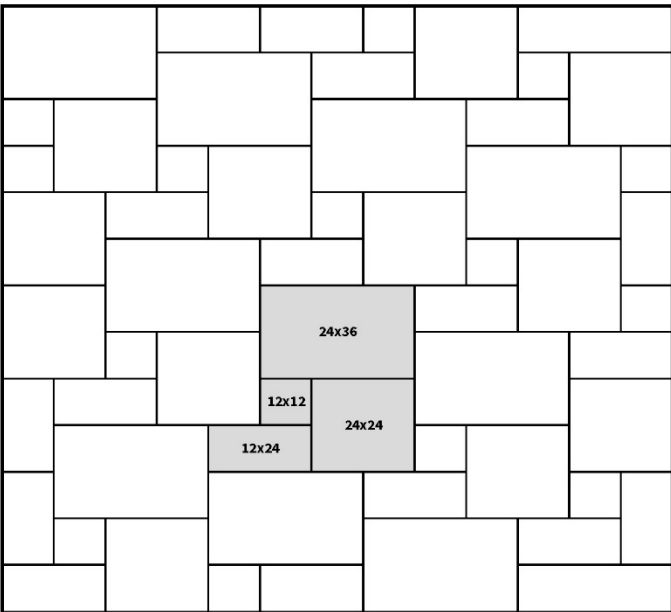

Dimensional Stone

PATTERN GUIDE

Natural Stone
by Ideal®

 Pavers by
Ideal®

Multiple Size Patterns

Some patterns may not be available in all stone types. Please check with your Ideal authorized sales representative for availability. Shading indicates the repeating pattern. Multiple shaded areas on complex patterns shows how the pattern repeats multiple times.

2 Size Pattern

20 sf 12" x 12"
80 sf 24" x 24"

3 Size Pattern

14.5 sf 12" x 12" • 28.5 sf 12" x 24"
57sf 24" x 24"

4 Size Pattern

7.5 sf 12" x 12" • 15.5 sf 12" x 24"
31 sf 24" x 24" • 46 sf 24" x 36"

6 Size Pattern

2.5 sf 12" x 12" • 34.5 sf 12" x 18"
10.5 sf 12" x 24" • 11.5 sf 18" x 18"
30.5 sf 18" x 24" • 10.5 sf 24" x 24"

Herringbone ■ Running Bond Patterns

Some patterns may not be available in all stone types. Please check with your Ideal authorized sales representative for availability. Shading indicates the repeating pattern. Multiple shaded areas on complex patterns shows how the pattern repeats multiple times.

Pieces per 10' section:

- 5 pc 12" x 12"
- 7 pc 12" x 18"
- 1 pc 12" x 24"
- 1 pc 12" x 30"
- 4 pc 18" x 18"
- 4 pc 18" x 24"

Sizing Information

Standard Stone Sizes

Specialty Stone Sizes

*Some sizes may not be available in all stone types.