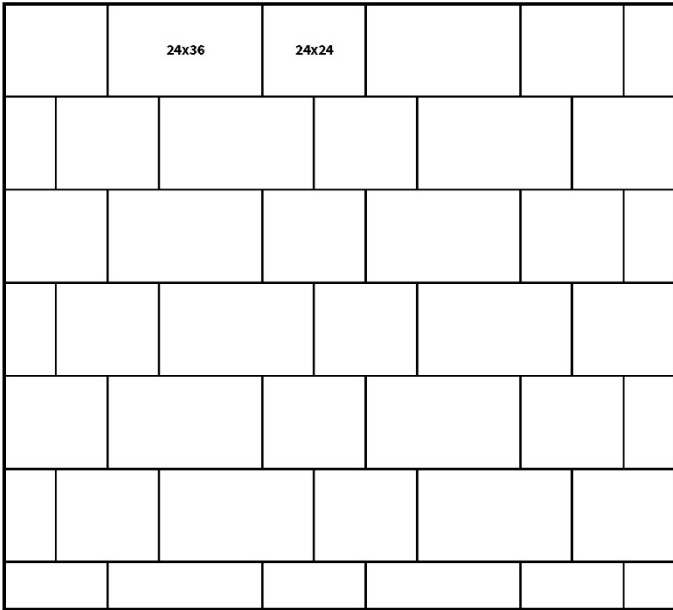

2.5 sf 12" x 12" • 34.5 sf 12" x 18"
10.5 sf 12" x 24" • 11.5 sf 18" x 18"
30.5 sf 18" x 24" • 10.5 sf 24" x 24"

Herringbone ■ Running Bond Patterns

Some patterns may not be available in all stone types. Please check with your Ideal authorized sales representative for availability. Shading indicates the repeating pattern. Multiple shaded areas on complex patterns shows how the pattern repeats multiple times.

12" x 24" 90° Herringbone
 100 sf 12" x 24"
 (Use 12" x 12" as half pieces where needed)

12" x 24" Running Bond
 100 sf 12" x 24"
 (Use 12" x 12" as half pieces where needed)

12" Random Length Running Bond
 10 sf 12" x 12" • 15 sf 12" x 18"
 20 sf 12" x 24" • 25 sf 12" x 30"
 30 sf 12" x 36"

24" x 36" Running Bond
 100 sf 24" x 36"
 (Use 18" x 24" as half pieces where needed)

Running Bond ■ Large Format Patterns

Some patterns may not be available in all stone types. Please check with your Ideal authorized sales representative for availability. Shading indicates the repeating pattern. Multiple shaded areas on complex patterns shows how the pattern repeats multiple times.

Pieces per 10' section:

- 5 pc 12" x 12"
- 7 pc 12" x 18"
- 1 pc 12" x 24"
- 1 pc 12" x 30"
- 4 pc 18" x 18"
- 4 pc 18" x 24"

Sizing Information

Standard Stone Sizes

Specialty Stone Sizes

*Some sizes may not be available in all stone types.