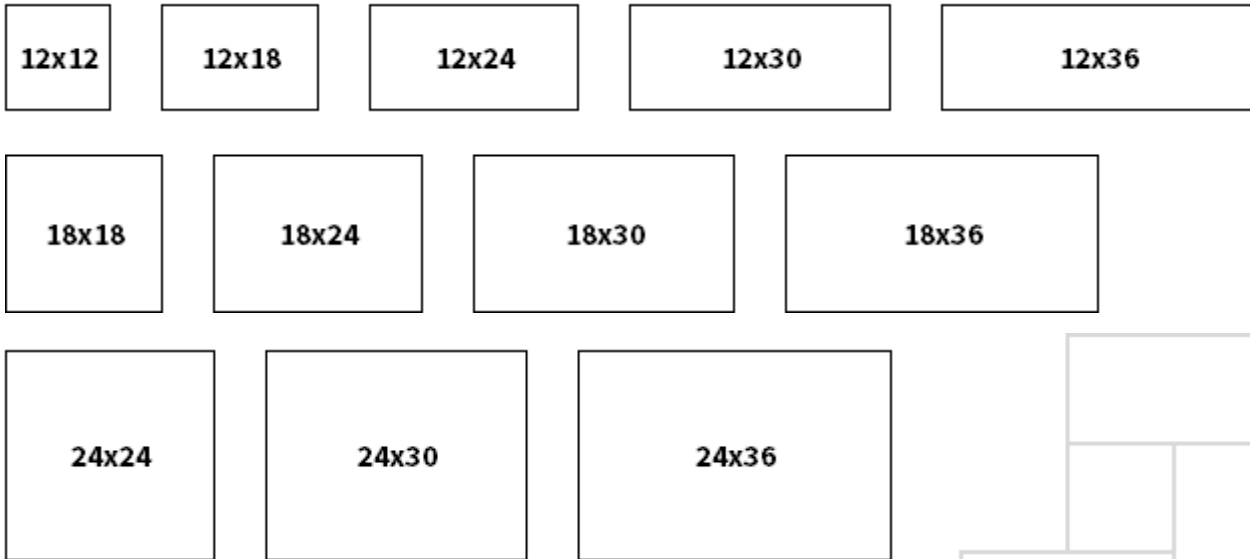

2.5 sf 12" x 12" • 34.5 sf 12" x 18"
10.5 sf 12" x 24" • 11.5 sf 18" x 18"
30.5 sf 18" x 24" • 10.5 sf 24" x 24"

Herringbone ■ Running Bond Patterns

Some patterns may not be available in all stone types. Please check with your Ideal authorized sales representative for availability. Shading indicates the repeating pattern. Multiple shaded areas on complex patterns shows how the pattern repeats multiple times.

Washington Pattern

5.5 sf 12" x 12" • 22.25 sf 12" x 24"

22.25 sf 24" x 24" • 50 sf 24" x 36"

Walkway Patterns

*Some patterns may not be available in all stone types. Please check with your Ideal authorized sales representative for availability.

Cap this end with:

Cap this end with:

3' Wide Walkway

Pieces per 10' section:

- 7 pc 12" x 12"
- 6 pc 12" x 18"
- 7 pc 12" x 24"

Cap this end with:

Cap this end with:

4' Wide Walkway

Pieces per 10' section:

- 5 pc 12" x 12"
- 7 pc 12" x 18"
- 1 pc 12" x 24"
- 1 pc 12" x 30"
- 4 pc 18" x 18"
- 4 pc 18" x 24"

Sizing Information

Standard Stone Sizes

Specialty Stone Sizes

*Some sizes may not be available in all stone types.