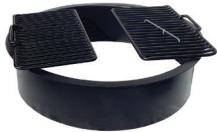

FIRE PITS

Enjoy the warmth and charm of a glowing fire with family and friends. Our affordable "Block-n-Ring" Fire Pits are compact, solid in construction and easy to build. There is no guess work! Choose from four styles in either square or round configurations - ScapeStone, ScapeStone XL, Roman Pisa, and Olde Boston. Fire pits can be customized by adding banding, coping, cooking grates or gas inserts.

OLDE BOSTON™ FIRE PIT

Block Dimensions	4" h x 12" l x 8" d
Units/Course	12
Inside Diameter	28"
Outside Diameter	44"

COLORS

Quarry Blend

Vineyard Blend

Pewter

Graphite (non-tumbled)

STEEL INSERT & COPING OPTIONS

A steel ring is required for all wood burning fire pits. Stone must fill the fire pit at least to the bottom of the ring. If upgrading to a gas insert, no ring is necessary but may help with a tighter fit. CastStone Coping is an option available for all fire pits (required for Roman Pisa fire pit).

Round Ring

ScapeStone & ScapeStone XL
ScapeStone - 35 lb per ring
ScapeStone XL - 50 lb per ring

Round Ring-n-Grate

ScapeStone
67 lb per ring

Square

Olde Boston & Roman Pisa
*Bolt Assembly
35 lb per ring

CastStone Round Coping
ScapeStone available in Slate Grey & Graphite
ScapeStone XL available in Slate Grey